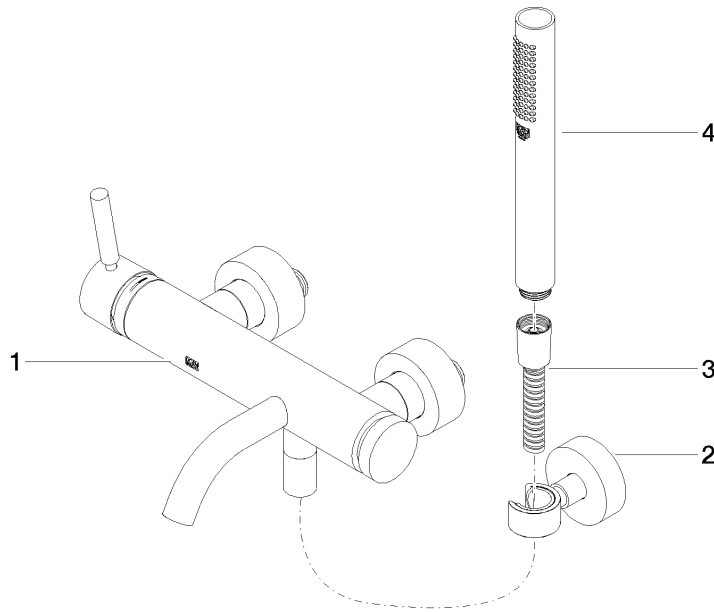

33 233 660

- spout: circular, air-enriched flow
- max. flow 14 l/min at 3 bar flow pressure
- Hand shower: COMPACT RAIN, max. flow rate 6.8 l/min (at 3 bar)
- complete hand shower set with anti-scale system
- automatic bath/shower diverter
- 202mm projection
- slide-on rosettes Ø 60 mm
- gauge 150 mm - 15 mm
- 1/2" connection
- metal shower hose 1250mm with integrated anti-twist protection
- shower holder rosette Ø 57mm

Required miscellaneous

	Concealed adapter - ●please order two adapters (USA only)	35 080 970-90 0010
---	---	-----------------------

33 233 660

mm [inches]

Flow rate chart

Codes & Standards

California Energy
Commission
(CEC)

META Single-lever bath mixer for wall mounting with hand shower set - Chrome

META

33 233 660

Certificates

Belgaqua_21-025- 27_1. LGA_29687. WRAS_2207043.

33 233 660

Spare parts list

No.	Item Number	Name	Quantity used	Delivery time
1	33 200 660-00	META Single-lever bath mixer for wall mounting without shower set - Chrome	1	10
2	28 050 920-00	holder	1	60
3	90 30 02 072 00-00	Metal shower hose 1/2" x 3/8" x 1250 mm - Chrome	1	10
4	90 12 11 140 30-00	shower	1	10