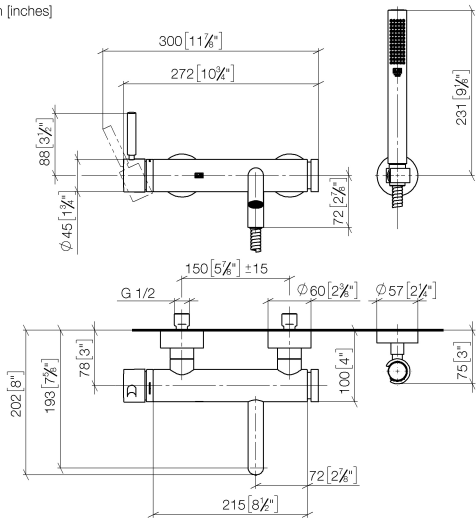

33 233 660

- spout: circular, air-enriched flow
- max. flow 14 l/min at 3 bar flow pressure
- Hand shower: COMPACT RAIN, max. flow rate 6.8 l/min (at 3 bar)
- complete hand shower set with anti-scale system
- automatic bath/shower diverter
- 202mm projection
- slide-on rosettes Ø 60 mm
- gauge 150 mm - 15 mm
- 1/2" connection
- metal shower hose 1250mm with integrated anti-twist protection
- shower holder rosette Ø 57mm

Required miscellaneous

	Concealed adapter - ●please order two adapters (USA only)	35 080 970-90 0010
---	---	-----------------------

33 233 660

mm [inches]

Flow rate chart

Codes & Standards

California Energy
Commission
(CEC)

META Single-lever bath mixer for wall mounting with hand shower set - Chrome

META

33 233 660

Certificates

Belgaqua_21-025- 27_1. LGA_29687. WRAS_2207043.

33 233 660

Spare parts list

No.	Item Number	Name	Quantity used	Delivery time
1	33 200 660-00	META Single-lever bath mixer for wall mounting without shower set - Chrome	1	10
2	28 050 920-00	holder	1	60
3	90 30 02 072 00-00	Metal shower hose 1/2" x 3/8" x 1250 mm - Chrome	1	10
4	90 12 11 140 30-00	shower	1	10