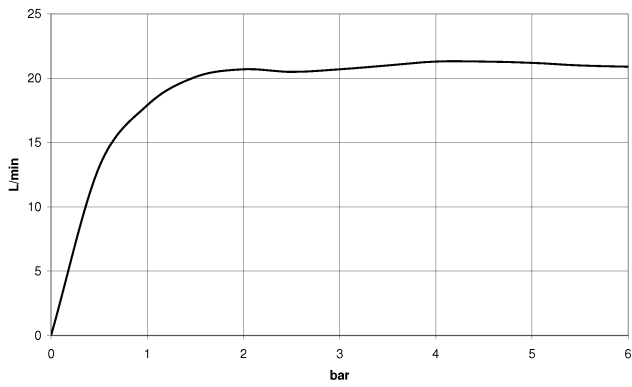

33 233 660

- spout: circular, air-enriched flow
- max. flow 14 l/min at 3 bar flow pressure
- Hand shower: COMPACT RAIN, max. flow rate 6.8 l/min (at 3 bar)
- complete hand shower set with anti-scale system
- automatic bath/shower diverter
- 202mm projection
- slide-on rosettes Ø 60 mm
- gauge 150 mm - 15 mm
- 1/2" connection
- metal shower hose 1250mm with integrated anti-twist protection
- shower holder rosette Ø 57mm

Required miscellaneous

	Concealed adapter - ●please order two adapters (USA only)	35 080 970-90 0010
---	---	-----------------------

33 233 660

mm [inches]

Flow rate chart

Codes & Standards

California Energy
Commission
(CEC)